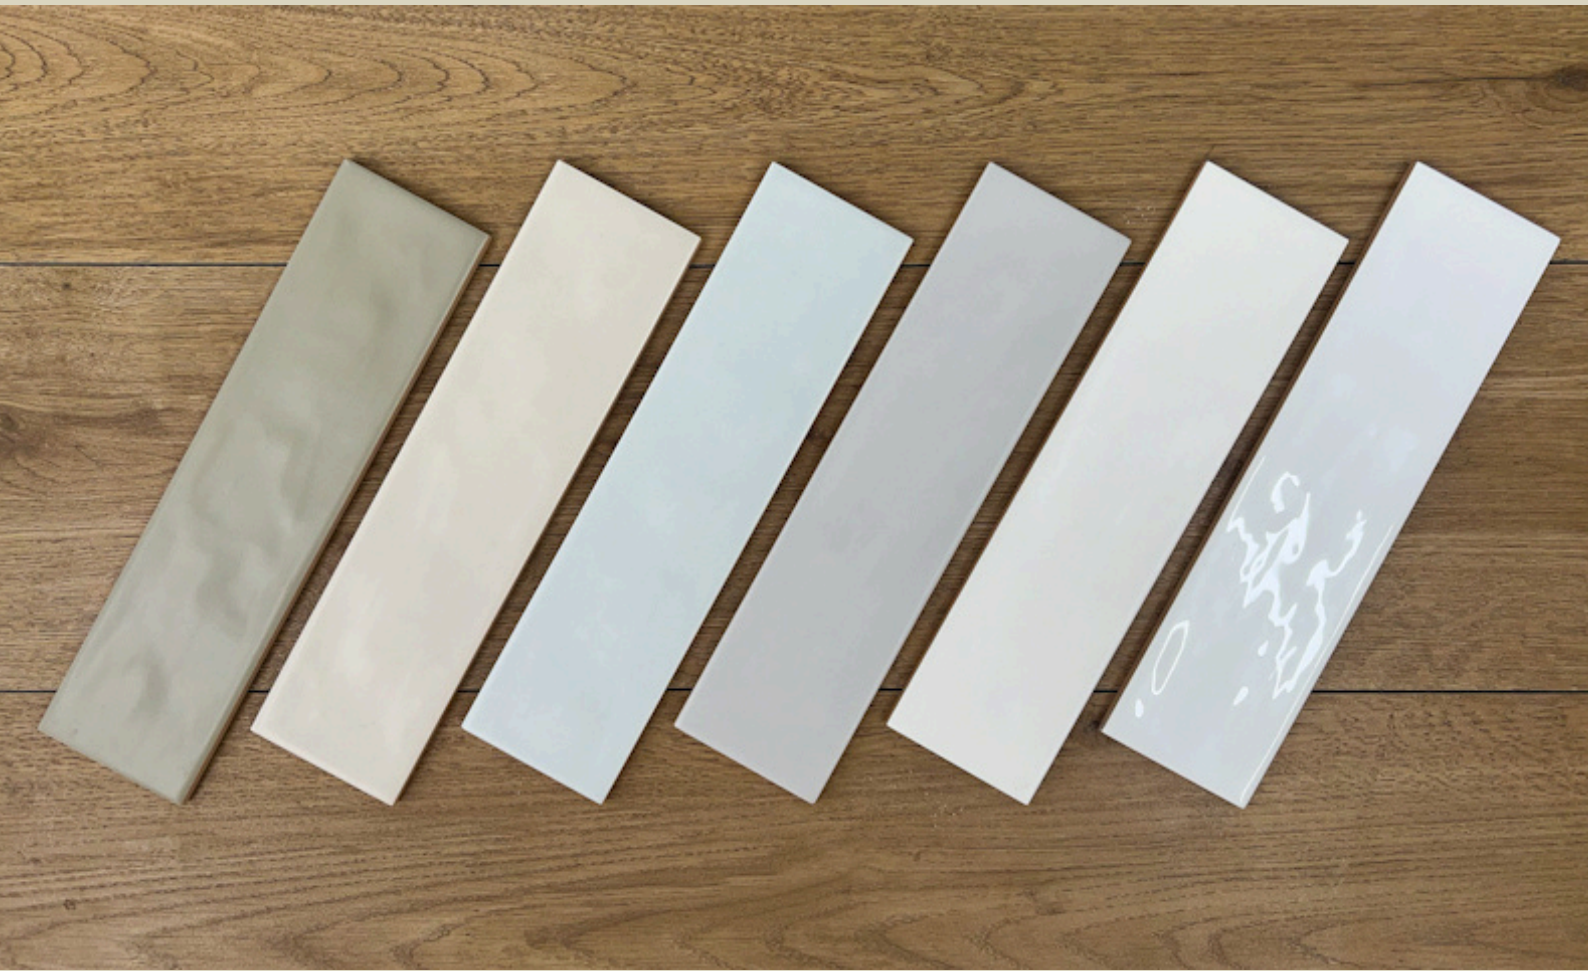

FITZROY

Subway style tiles designed to meet NZ fashion

Timeless style

Subway tiles are a staple for interior design schemes.

Fitzroy is an elegant range of neutral colours with a textured surface that creates an effect that is eye catching yet subtle enough to offer timeless charm.

Altering the laying pattern can create different looks. Brick, stack, vertical, horizontal, herringbone... you can choose to suit your personal style

Choice

Fitzroy Cloud Gloss 7.5 x 30

Fitzroy Cloud Satin 7.5 x 30

Fitzroy Shell Blue Satin 7.5 x 30

Fitzroy Silver Satin 7.5 x 30

Fitzroy Clay Satin 7.5 x 30

Fitzroy Moss Satin 7.5 x 30

Technical Information	
Thickness (approx.)	9 mm
Material	Glazed Ceramic Non-rectified edges
Weight per m2 (approx.)	14 Kgs
Box size	0.99 m2 / 44 pcs
Intended use	Suitable for wall tiling only. These tiles are technically unsuitable for floors and are intended for use as wall tiles.
Variation rating	V2 - This number provides moderate shade and pattern variations. Pieces will vary, yet be similar to each other in colour and/or pattern variations. Each piece of tile may have different colours, patterns, and shades.