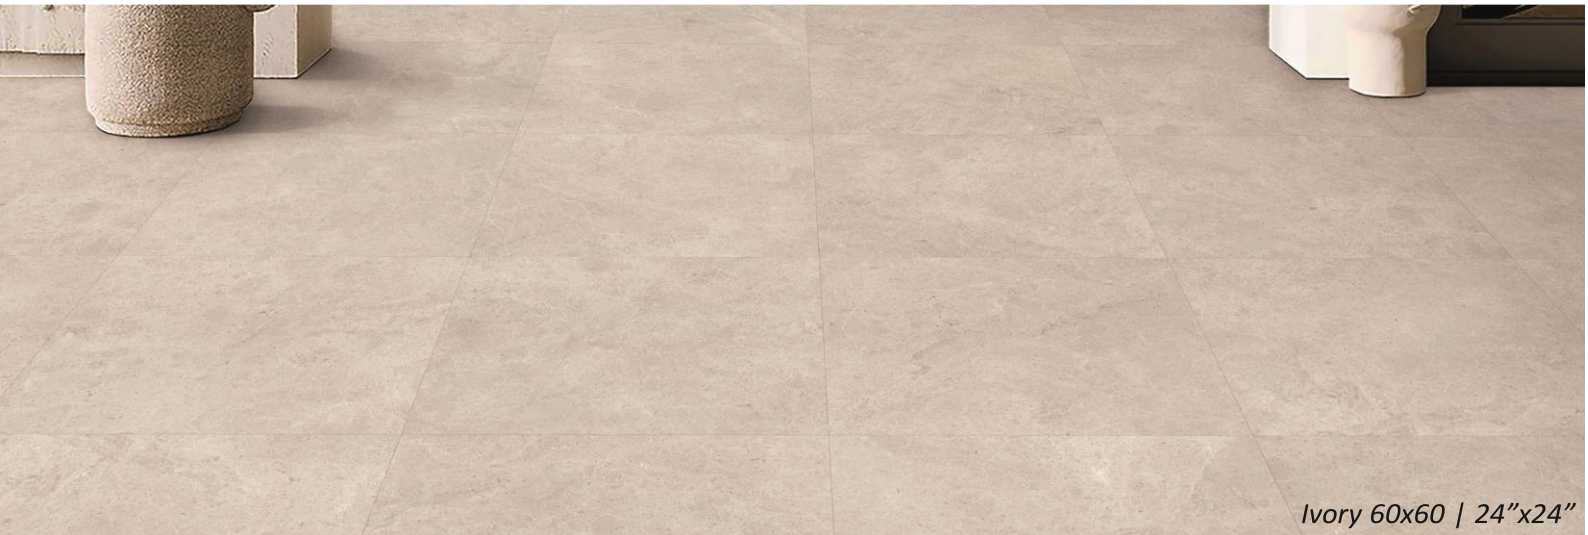

A l b a

Colors

18 faces in 60x60

Finishes

Natural

Anthracite 60x60 | 24"x24"

Beige 60x120 | 24"x48"

Packing details

Ivory 60x60 | 24"x24"

Sizes

60x120 | 24"x48"

60x60 | 24"x24"

30x60 | 12"x24"

30x30 | 12"x12"

*Silver 60x120 | 24"x48"*